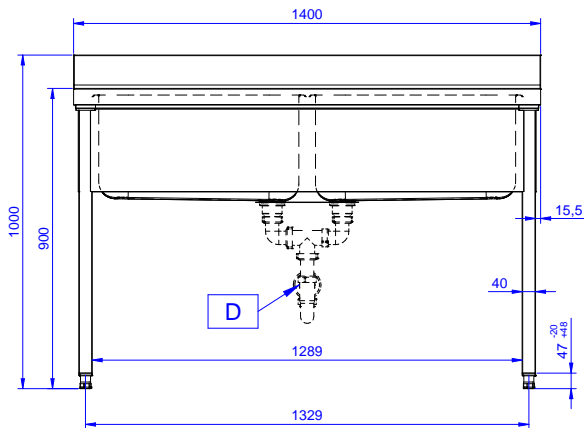

Sink Unit with 2 bowls
600x500mm, 1400mm

Short Form Specification

Item No. _____

Made from 304 AISI stainless steel. The 50mm high worktop in 304 AISI stainless steel, 1mm in thickness, is sound-deadened and has an overflow rim and welded corners. Integral rear upstand, h=100mm, with 8mm radius. All-round apron. Square section legs 40x40mm on 1" height-adjustable feet (+/-20mm)

N. 2 bowls mm600x500x300h with overflow pipe and 2" drain hole.

Construction

- 50 mm worktop in 304 AISI stainless steel, 10/10 in thickness with overflow rim along the top.
- Square section legs and 40 mm height-adjustable feet in 304 AISI stainless steel.
- Sink tops easily slotted onto the legs and taps are easily installed from the rear.
- Delivered in knock-down package.
- Wide range of taps are available to suit every need.
- 100 mm upstand with 10 mm radiused corner and 13 mm deep, designed to be used against a wall.

Optional Accessories

- Lower shelf for 1400mm tables and sinks PNC 855146
- Set of 4 wheels (2 with brake) d. 100mm for tables and sinks (total height on wheels= 993 mm) PNC 855150
- 3-sided underframe for 1400mm tables PNC 855153
- Elbow operated mixer tap with spout 3/4", single hole PNC 855322
- Elbow operated mixer tap with short spout 3/4", single hole PNC 855323
- Foot operated mixer tap (hot and cold) with spout 3/4" PNC 855328
- Single plastic drain syphon 2" for Sinks PNC 895313

APPROVAL: _____

Experience the Excellence
www.electroluxprofessional.com

Front

Side

D = Drain

Top

Key Information:

External dimensions, Width:	1400 mm
132809 (LG1426PN)	
External dimensions, Depth:	700 mm
External dimensions, Height:	1000 mm
Upstand Dimensions, Height:	100 mm
Upstand Dimensions, Depth:	13 mm
Upstand Dimensions, Radius:	R=10
Bowls number	2
Bowl dimensions	600x500xH320
Worktop thickness:	50 mm
Net weight:	46 kg