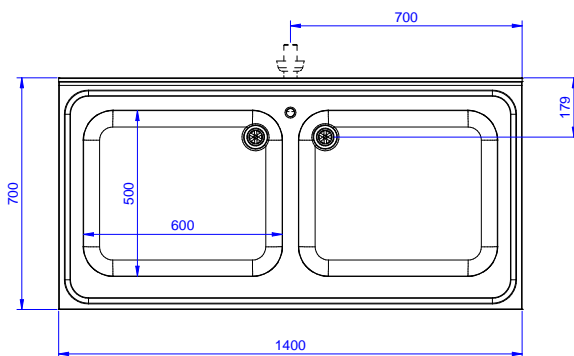

Sink Unit with 2 bowls
600x500mm, 1400mm

Short Form Specification

Item No. _____

Made from 304 AISI stainless steel. The 50mm high worktop in 304 AISI stainless steel, 1mm in thickness, is sound-deadened and has an overflow rim and welded corners. Integral rear upstand, h=100mm, with 8mm radius. All-round apron. Square section legs 40x40mm on 1" height-adjustable feet (+/-20mm)

N. 2 bowls mm600x500x300h with overflow pipe and 2" drain hole.

Construction

- 50 mm worktop in 304 AISI stainless steel, 10/10 in thickness with overflow rim along the top.
- Square section legs and 40 mm height-adjustable feet in 304 AISI stainless steel.
- Sink tops easily slotted onto the legs and taps are easily installed from the rear.
- Delivered in knock-down package.
- Wide range of taps are available to suit every need.
- 100 mm upstand with 10 mm radiused corner and 13 mm deep, designed to be used against a wall.

Optional Accessories

- Lower shelf for 1400mm tables and sinks PNC 855146
- Set of 4 wheels (2 with brake) d. 100mm for tables and sinks (total height on wheels= 993 mm) PNC 855150
- 3-sided underframe for 1400mm tables PNC 855153
- Elbow operated mixer tap with spout 3/4", single hole PNC 855322
- Elbow operated mixer tap with short spout 3/4", single hole PNC 855323
- Foot operated mixer tap (hot and cold) with spout 3/4" PNC 855328
- Single plastic drain syphon 2" for Sinks PNC 895313

APPROVAL: _____

Experience the Excellence
www.electroluxprofessional.com

Front

Side

D = Drain

Top

Key Information:

External dimensions, Width:	1400 mm
132809 (LG1426PN)	
External dimensions, Depth:	700 mm
External dimensions, Height:	1000 mm
Upstand Dimensions, Height:	100 mm
Upstand Dimensions, Depth:	13 mm
Upstand Dimensions, Radius:	R=10
Bowls number	2
Bowl dimensions	600x500xH320
Worktop thickness:	50 mm
Net weight:	46 kg